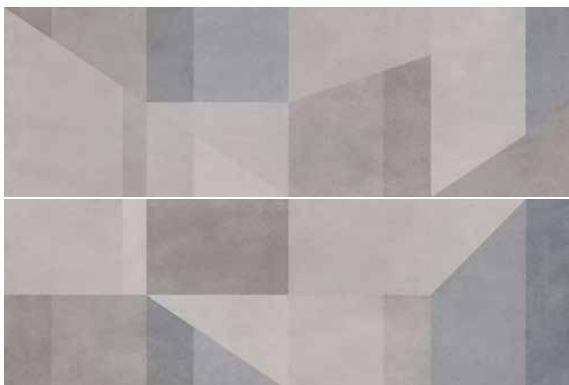

216.500.50756
600x1800x7mm
116.30/m²