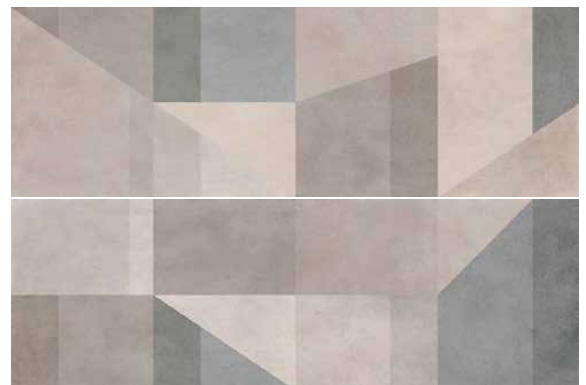

216.710.50776
600x1800x7mm
116.30/m²