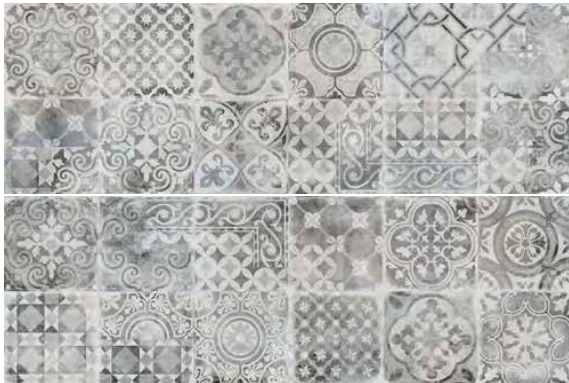

MAIER + BÜNTER AG

Industriestrasse 12
CH-8302 Kloten
Tel. +41 43 255 50 30
Fax +41 43 255 50 39
www.maierbunterag.ch

UID: CHE-106.953.005

Öffnungszeiten Ausstellung:

Mo–Fr 09.00–11.45 Uhr und 13.15–17.00 Uhr
Sa 09.00–12.00 Uhr

ALCHIMIA

216.500.50755
600x1800x7mm
116.30/m²