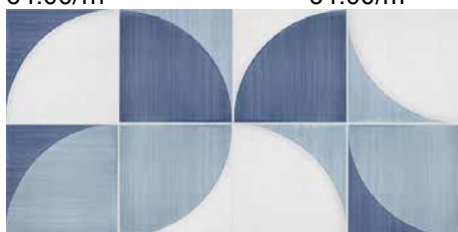

216.100.50284
Hellblau Glanz
200x200x10mm
57.00/m²

216.100.50285
Blau Glanz
200x200x10mm
57.00/m²

216.710.50300
Grau Glanz
200x200x10mm
57.00/m²

216.785.48905
Schwarz Glanz
200x200x10mm
57.00/m²

216.100.50286
Hellblau Weiss
Glanz
200x200x10mm
64.00/m²

216.100.50287
Hellblau Weiss
Glanz
200x200x10mm
64.00/m²

216.710.50301
Grau Weiss Glanz
200x200x10mm
64.00/m²

216.710.50302
Grau Weiss Glanz
200x200x10mm
64.00/m²

216.100.50288
Blau Mix Glanz
200x200x10mm
64.00/m²